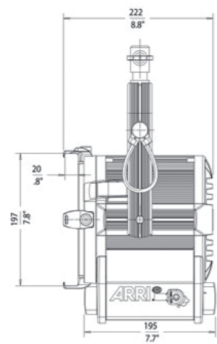

T1 1000W Location Fresnel

1000W Studio Fresnel ST1

Part No.	Description
L3.39610.A	T1 1000W Location Fresnel Lamphead, manual, blue/silver (100V仕様)
L3.39615.A	T1 1000W Location Fresnel Lamphead, manual, black (100V仕様)
All the above are supplied with four leaf barndoor and filter frame.	

Lamps

BSR10-30 (KOTO)
BSR10-32 (KOTO)

Specifications

Weight	5.5kg manual, 7.5kg pole op
Cable	3m with inline switch manual, 1.5m pole op
Lens Diameter	150 mm (5.9")
Reflector	Spherical specular high purity aluminium
Lampholder	G22
Mounting	Combination mount (16mm receptable (5/8") / 28mm (1 1/8") spigot) on manual versions, 28mm (1 1/8") spigot on pole op versions
Packed Size	390 x 390 x 360mm / 15.3 x 15.3 x 14.1"
Protection Class	IP23
Certification	NRTL-US-C, CE, TÜV GS, CB

Photometric Data with CP71 Lamp

Throw (m):	4	6	8
Spot: 10°	133450cd		
Output (lux)	8341	3707	2085
Diameter (m)	0.7	1.0	1.4
Medium: 30°	38700cd		
Output (lux)	2419	1075	605
Diameter (m)	2.1	3.2	4.3
Flood: 54°	20275cd		
Output (lux)	1267	563	317
Diameter (m)	4.1	6.1	8.2

Photometric Data with CP71 Lamp

Throw (m):	4	6	8
Spot: 10°	155225cd		
Output (lux)	9702	4312	2425
Diameter (m)	0.7	1.0	1.4
Medium: 30°	36325cd		
Output (lux)	2270	1009	568
Diameter (m)	2.1	3.2	4.3
Flood: 54°	16550cd		
Output (lux)	1034	460	259
Diameter (m)	4.4	6.7	8.9