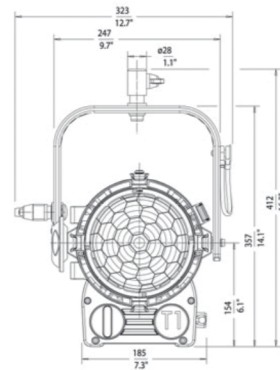

T1 1000W Location Fresnel

1000W Studio Fresnel ST1

Part No.	Description
L3.39610.A	T1 1000W Location Fresnel Lamphead, manual, blue/silver (100V仕様)
L3.39615.A	T1 1000W Location Fresnel Lamphead, manual, black (100V仕様)
All the above are supplied with four leaf barndoor and filter frame.	

Lamps

BSR10-30 (KOTO)
BSR10-32 (KOTO)

Specifications

Weight	5.5kg manual, 7.5kg pole op
Cable	3m with inline switch manual, 1.5m pole op
Lens Diameter	150 mm (5.9")
Reflector	Spherical specular high purity aluminium
Lampholder	G22
Mounting	Combination mount (16mm receptable (5/8") / 28mm (1 1/8") spigot) on manual versions, 28mm (1 1/8") spigot on pole op versions
Packed Size	390 x 390 x 360mm / 15.3 x 15.3 x 14.1"
Protection Class	IP23
Certification	NRTL-US-C, CE, TÜV GS, CB

Photometric Data with CP71 Lamp

Throw (m):	4	6	8
Spot: 10°	133450cd		
Output (lux)	8341	3707	2085
Diameter (m)	0.7	1.0	1.4
Medium: 30°	38700cd		
Output (lux)	2419	1075	605
Diameter (m)	2.1	3.2	4.3
Flood: 54°	20275cd		
Output (lux)	1267	563	317
Diameter (m)	4.1	6.1	8.2

Lamps

BSR10-30 (KOTO)
BSR10-32 (KOTO)

Specifications

Weight	7kg manual, 8kg pole op
Cable	1.5m
Lens Diameter	175 mm (6.9")
Reflector	Spherical specular high purity aluminium
Lampholder	G22
Mounting	28mm (1 1/8") spigot
Packed Size	460 x 400 x 400mm / 18.11 x 15.75 x 15.75"
Protection Class	IP23
Certification	NRTL-US-C, CE, TÜV GS, CB