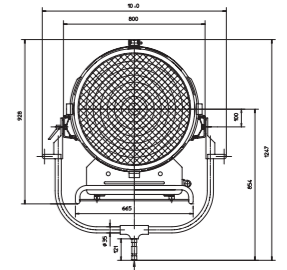

Studio T24

Technical Specifications

Models

L1.82270.B	STUDIO T24 MAN, blue/silver, 220 - 250 V AC, International Connector
L0.82270.D	STUDIO T24 Set MAN, blue/silver, 220 - 250 V AC, International Connector incl. barndoor, ADM 24 dimmer, mains cable, head to dimmer cable 15 m

Accessories

L2.71100.0	4-leaf barndoor (740 mm / 29.1")
L2.71110.0	Filter Frame (740 mm / 29.1")
L2.71115.0	Set of 4 scrims (740 mm / 29.1")
L2.71115.A	Scrim, full single (740 mm / 29.1")
L2.71115.B	Scrim, full double (740 mm / 29.1")
L2.71115.C	Scrim, half single (740 mm / 29.1")
L2.71115.D	Scrim, half double (740 mm / 29.1")
L2.89064.0	Speed ring circular (9464)
L2.82765.0	Retrofit lampcarriage with fan for STUDIO T24 (220/230 V~ version)
L2.83396.0	Retrofit lampcarriage with fan for STUDIO T24 (200 V~ version)
L2.82294.0	Head-to-Ballast/Dimmer cable 12/18/24 kW, 15 m, International connector (VEAM)
L2.82294.A	Head-to-Ballast/Dimmer cable 12/18/24 kW, 20 m, International connector (VEAM)
L2.82297.0	Mains cable 125 A / 230 V, 7 m, International connector (Cannon) / CEE blue
L2.82296.0	Dimmer ADM 24, 24 kW / 230 V, with lamp hour counter, XLR-5 pin connector for remote control, pre-heat function, international connector, blue standard housing with handle
L2.80866.0	Safety cable (6 mm) 1 m, with "Kettbiner"
L2.89218.0	Lamp T 20000 W / 230 V G38 CP/99 (Osram)
L2.89219.K	Lamp T 24000 W / 240 V G38 (GE)

Lamps

BSE200-32M/200V (KOTO)

BSE240-32M/200V (KOTO)

Technical Data

Lamphead Type:	Fresnel, 24000 W
Reflector Type:	Spherical specular high purity aluminum
Lamp Type:	24000 W monoplane; CP99 20000 W monoplane, 230 V
Power Consumption:	24000 W, 20000 W
Voltage Range:	230 V
Lamp Base:	G38
Dimmability:	Yes, 0 to 100 % via external dimming system
Cable Options:	International Connector
Correlated Color Temperature:	3,200 K
Beam Angle:	14° to 55°
Product Weight:	60.6 kg / 133.6 lbs
Shipping Weight:	114 kg / 251.3 lbs (incl. pallet)
Product Size (H x W x L):	1068 x 1040 x 830 mm / 42.1 x 40.9 x 32.7"
Shipping Size (H x W x L):	1135 x 1050 x 1170 mm / 44.7 x 41.3 x 46.1"
Lens Diameter:	625 mm / 24.61"
Accessory Diameter:	740 mm / 29.13" (Scrim)
Barndoor:	740 mm / 29.13"
Mounting:	Spigot 28 mm / 1 1/8" (1.1")
Protection Class / IP Rating:	I / IP20
Certifications:	CE, CB, GS, cNRTLus