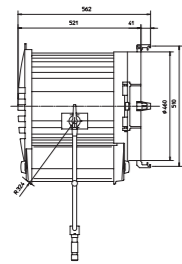

Studio T12

Technical Specifications

Models

L0.82120.B	STUDIO T12 MAN, blue/silver, 220 - 250 V AC, bare ends incl. 4-leaf barndoor

Accessories

L2.82150.0	4-leaf barndoor (510 mm / 20.1")
L2.82155.0	Filter Frame (495 mm / 19.5")
L2.82160.0	Set of 4 scrims (495 mm / 19.5")
L2.82160.A	Scrim, full single (495 mm / 19.5")
L2.82160.B	Scrim, full double (495 mm / 19.5")
L2.82160.C	Scrim, half single (495 mm / 19.5")
L2.82160.D	Scrim, half double (495 mm / 19.5")
L2.89063.0	Speed ring circular (9435)
L2.89059.0	Chimera Lightbank Daylite Plus "L", incl. 3 front screens (8645)
L2.8800561	Wind-up Stand LS.6 (083NWA)
L2.76959.0	Wheel set with brakes, Ø 75 mm / M10 mount with brakes (104)
L2.88706.0	Wheel set with brakes, Ø 125 mm / M10 mount with brakes (251)
L2.88096.0	Wheel set with brakes, Ø 160 mm / M10 mount with brakes (374)
L2.76989.0	ARRI Swivelling C Clamp (C150)
L2.80866.0	Safety cable (6 mm) 1 m, with "Kettbiner"
L2.0000885	T12 Top latch for heavy accessories

Lamps

BSR100-32M (KOTO)

BSR120-32M (KOTO)

BSE100-32M/200V (KOTO)

BSE120-32M/200V (KOTO)

Technical Data

Lamphead Type:	Fresnel, 12000 W
Reflector Type:	Spherical specular high purity aluminum
Lamp Type:	12000 W / 230 V monoplane; CP83 10000 W / 230 V monoplane
Power Consumption:	12000 W, 10000 W
Voltage Range:	230 V
Lamp Base:	G38
Dimmability:	Yes, 0 to 100 % via external dimming system
Cable Options:	bare ends
Correlated Color Temperature:	3,200 K
Beam Angle:	13° to 63°
Product Weight:	26,5 kg / 58.4 lbs
Shipping Weight:	46 kg / 101.5 lbs (incl. pallet)
Product Size (H x W x L):	748 x 682 x 562 mm / 29.45 x 26.85 x 22.13"
Shipping Size (H x W x L):	695 x 725 x 780 mm / 27.36 x 28.54 x 30.71"
Lens Diameter:	420 mm / 16.54"
Accessory Diameter:	495 mm / 19.49" (Scrim)
Barndoor:	510 mm / 20.08"
Mounting:	Spigot 28 mm / 1 1/8" (1.1")
Protection Class / IP Rating:	I / IP20
Certifications:	CE, CB, GS, cNRTLus