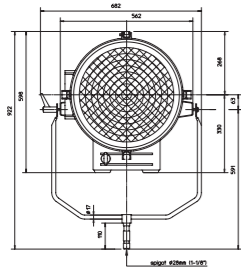

Studio T12

Technical Specifications

Models

L0.82120.B	STUDIO T12 MAN, blue/silver, 220 - 250 V AC, bare ends incl. 4-leaf barndoor

Accessories

L2.82150.0	4-leaf barndoor (510 mm / 20.1")
L2.82155.0	Filter Frame (495 mm / 19.5")
L2.82160.0	Set of 4 scrims (495 mm / 19.5")
L2.82160.A	Scrim, full single (495 mm / 19.5")
L2.82160.B	Scrim, full double (495 mm / 19.5")
L2.82160.C	Scrim, half single (495 mm / 19.5")
L2.82160.D	Scrim, half double (495 mm / 19.5")
L2.89063.0	Speed ring circular (9435)
L2.89059.0	Chimera Lightbank Daylite Plus "L", incl. 3 front screens (8645)
L2.8800561	Wind-up Stand LS.6 (083NWA)
L2.76959.0	Wheel set with brakes, Ø 75 mm / M10 mount with brakes (104)
L2.88706.0	Wheel set with brakes, Ø 125 mm / M10 mount with brakes (251)
L2.88096.0	Wheel set with brakes, Ø 160 mm / M10 mount with brakes (374)
L2.76989.0	ARRI Swivelling C Clamp (C150)
L2.80866.0	Safety cable (6 mm) 1 m, with "Kettbiner"
L2.0000885	T12 Top latch for heavy accessories

Lamps

BSR100-32M (KOTO)

BSR120-32M (KOTO)

BSE100-32M/200V (KOTO)

BSE120-32M/200V (KOTO)

Technical Data

Lamphead Type:	Fresnel, 12000 W
Reflector Type:	Spherical specular high purity aluminum
Lamp Type:	12000 W / 230 V monoplane; CP83 10000 W / 230 V monoplane
Power Consumption:	12000 W, 10000 W
Voltage Range:	230 V
Lamp Base:	G38
Dimmability:	Yes, 0 to 100 % via external dimming system
Cable Options:	bare ends
Correlated Color Temperature:	3,200 K
Beam Angle:	13° to 63°
Product Weight:	26,5 kg / 58.4 lbs
Shipping Weight:	46 kg / 101.5 lbs (incl. pallet)
Product Size (H x W x L):	748 x 682 x 562 mm / 29.45 x 26.85 x 22.13"
Shipping Size (H x W x L):	695 x 725 x 780 mm / 27.36 x 28.54 x 30.71"
Lens Diameter:	420 mm / 16.54"
Accessory Diameter:	495 mm / 19.49" (Scrim)
Barndoor:	510 mm / 20.08"
Mounting:	Spigot 28 mm / 1 1/8" (1.1")
Protection Class / IP Rating:	I / IP20
Certifications:	CE, CB, GS, cNRTLus