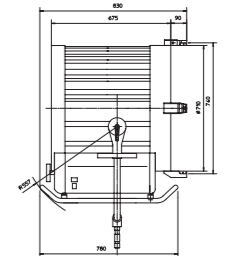

Lamps

BSR100-32M (KOTO)

BSR120-32M (KOTO)

BSE100-32M/200V (KOTO)

BSE120-32M/200V (KOTO)

Technical Data

Lamphead Type:	Fresnel, 12000 W
Reflector Type:	Spherical specular high purity aluminum
Lamp Type:	12000 W / 230 V monoplane; CP83 10000 W / 230 V monoplane
Power Consumption:	12000 W, 10000 W
Voltage Range:	230 V
Lamp Base:	G38
Dimmability:	Yes, 0 to 100 % via external dimming system
Cable Options:	bare ends
Correlated Color Temperature:	3,200 K
Beam Angle:	13° to 63°
Product Weight:	26,5 kg / 58.4 lbs
Shipping Weight:	46 kg / 101.5 lbs (incl. pallet)
Product Size (H x W x L):	748 x 682 x 562 mm / 29.45 x 26.85 x 22.13"
Shipping Size (H x W x L):	695 x 725 x 780 mm / 27.36 x 28.54 x 30.71"
Lens Diameter:	420 mm / 16.54"
Accessory Diameter:	495 mm / 19.49" (Scrim)
Barndoor:	510 mm / 20.08"
Mounting:	Spigot 28 mm / 1 1/8" (1.1")
Protection Class / IP Rating:	I / IP20
Certifications:	CE, CB, GS, cNRTLus

Studio T24

Technical Specifications

Models

L1.82270.B	STUDIO T24 MAN, blue/silver, 220 - 250 V AC, International Connector
L0.82270.D	STUDIO T24 Set MAN, blue/silver, 220 - 250 V AC, International Connector incl. barndoor, ADM 24 dimmer, mains cable, head to dimmer cable 15 m