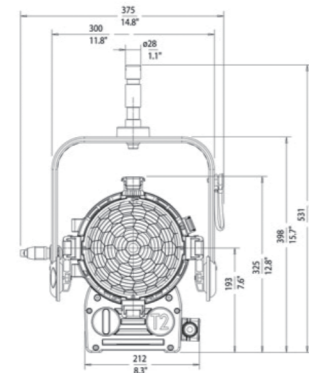

T2 2000W Location Fresnel

2000W Studio Fresnel ST2