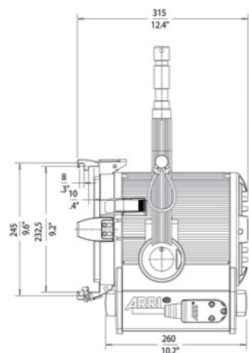

T2 2000W Location Fresnel

2000W Studio Fresnel ST2