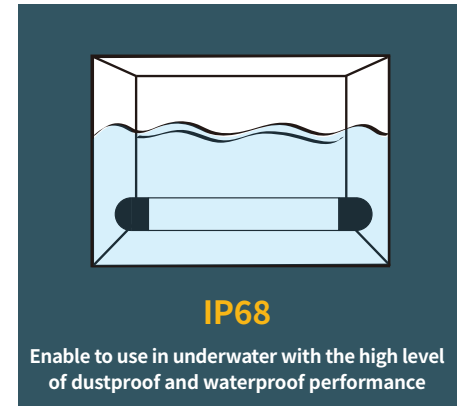

Specification

Type	Model	Length [mm]	Power Consumption [W]	Luminous flux [lm]	Efficiency [lm/W]	Weight [g]	Voltage [V]	frequency [Hz]	color rendering Ra	color temperature [K]	Beam Angle [度]	Operating Temperature [°C]	Water & Dust Resistant IP
IE	LET-60D18KIE/ACA	580	12	1,800	150	311	AC100~242	50/60	85	6500	300	-20~40	68
IE	LET-12D38KIE/ACA	1,197	24	3,800	158	555	AC100~242	50/60	85	6500	300	-20~40	68

Type and Dimensions

Feature

Usage example

Koto Electric Co., Ltd.

2-17-3 Ryusen, Taito-Ku, Tokyo 110-0012, Japan
TEL 81-3-5808-1755 FAX 81-3-5808-1760
www.koto-jp.com

●Specifications are subject to change for improvement.
●Color of the product may differ slightly from the actual product due to printing conditions.
●The contents are as of June 2024.
<LOTLE01>