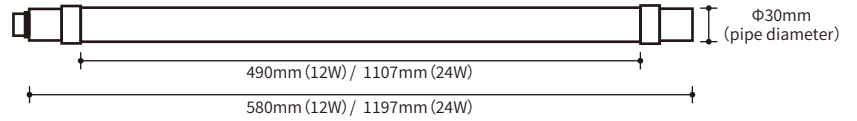

Specification

Type	Model	Length [mm]	Power Consumption [W]	Luminous flux [lm]	Efficiency [lm/W]	Weight [g]	Voltage [V]	frequency [Hz]	color rendering Ra	color temperature [K]	Beam Angle [度]	Operating Temperature [°C]	Water & Dust Resistant IP
IE	LET-60D18KIE/ACA	580	12	1,800	150	311	AC100~242	50/60	85	6500	300	-20~40	68
IE	LET-12D38KIE/ACA	1,197	24	3,800	158	555	AC100~242	50/60	85	6500	300	-20~40	68

Type and Dimensions