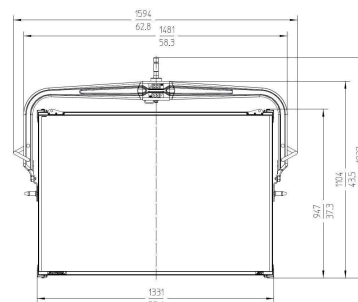

S360-C

SkyPanel は、高品質の LED ソフトライトで、業界の新しい標準を確立しています。フォーム、カラー、ビームフィールド、出力に重点を置いた設計により、ARRI は 10 年以上にわたる LED 技術研究開発で成果をあげています。

SkyPanel には、S30、S60、S120、S360 の 4 サイズがあります。

S60 はミドルレンジモデルで、645 × 300mm の光源域を備え、多数のアプリケーションに対応しています。

S120 は S60 の 2 倍の長さですが、重さはほぼ変わりません。その大きな光源は、柔らかい光を作り出します。

S30 はより小型なバージョンです。S60 の長さの半分であり、ロケーションに最適です。

S360 は、S60 の 4 倍の出力と約 6 倍の光源を備えた、最大かつ最高の SkyPanel であり、柔らかい光で広い領域を照らすのに最適です。

ARRI の L シリーズ (LED フレネル) の特徴を取り入れた SkyPanel は、市場で最も汎用性の高いソフトライトの 1 つです。L シリーズと同様に、SkyPanel 'C' (Color) バージョンでは、カラー調整が可能です。色温度は 2,800 K ~ 10,000 K の間で調整可能で、全範囲で優れた演出をします。また、HEU 機能により、ノブを回すだけで色相が調整でき、CCT コントロールに加えて、鮮やかなカラー選択と彩度の調整も可能です。

SkyPanel は、柔らかく均一なビームフィールドで、莫大な量の光を出力します。S360-C は、4kW のタングステンの柔らかい光の 2 倍の明るさ、または 12kW のタングステンのスペアライトの 3 倍の明るさです。同時に、低い調光レベルでも美しく動作することができ、この照明と色の範囲は、これまでにないほどの制御を提供します。1 ワットあたり 80 ルーメン以上のエネルギー効率を達成する S360-C は、最も環境にやさしい LED ソフトライトの 1 つで、最も明るい LED フラットライトです。SkyPanel は、弾力性のある素材で構成され、手作業で組み立てられています。その他の機能には、ネットワーク接続用の LAN ポート、ファームウェアアップデート用の USB-A ポートなどがあります。

Technical Specifications

Lamphead	
Optical System	Swappable Soft Diffusion Panels
Light Aperture	1280 x 870 mm / 50.4 x 34.4"
Beam Angle	105° (Half Peak Angle)
Weight	Manual Version: 41 kg / 90.4 lbs
Handling	Carbon Fiber Yoke, Dual High-Strength Tilt Lock
Mounting	28 mm Spigot (Junior Pin)
Tilt Angle	+/- 90°
Lamphead Voltage Input	54V DC
Power Consumption	1,500 W Nominal, 1,600 W Maximum
Lamphead Power Connection	Male 4-Pin Metal Locking - 30 Amp
White Light	2,800 K to 10,000 K continuously variable correlated color temperature
Colored Light	Full RGB+W color gamut with Hue and Saturation control
Color Temperature Tolerance	+/- 100 K (nominal), +/- 1/8 Green-Magenta (nominal)
Color Rendition	CRI Average > 95 TLCI Average > 90
Green-Magenta Adjustment	continuously adjustable (Full Minusgreen to Full Plusgreen)
Dimming	0 to 100 % continuous
Control	On-Board Controller, 5-Pin DMX In and Through, EtherCon LAN network connectivity, USB-A, Art-Net
Wireless Control	LumenRadio CRMX (DMX & RDM)
Remote Device Management (RDM)	DMX Setup, Hour Counter and Standard RDM commands
Software Interface	Ethernet: DMX Setup, Fixture Status & Control, and Firmware Upgrade through PC or Mac USB-A: Software Upgrade via flash drive
Housing Color	Blue/Silver
Ambient Temperature Operation	-20 to +45° C (-4 to +113° F)
Protection Class / IP Rating	I / IP20
Estimated LED Lifetime (L70)	50,000 hours
Estimated Color Shift Over Lifetime (CCT)	+/- 5 %
Certifications (pending)	CE, CB, ENEC, cNRTLus, FCC, PSE

Photometric Data (preliminary)

	3 m / 9.8 ft		5 m / 16.4 ft		7 m / 23.0 ft		9 m / 29.5 ft		12 m / 39.4 ft)	
S360-C	3,200 K	5,600 K	3,200 K	5,600 K	3,200 K	5,600 K	3,200 K	5,600 K	3,200 K	5,600 K
S360-C with Standard Diffusion	5,156 lx 479 fc	4,833 lx 449 fc	1,856 lx 172 fc	1,740 lx 162 fc	947 lx 88 fc	888 lx 82 fc	573 lx 53 fc	537 lx 50 fc	322 lx 30 fc	302 lx 28 fc
S360-C with Lite Diffusion	5,333 lx 495 fc	5,000 lx 465 fc	1,920 lx 178 fc	1,800 lx 167 fc	980 lx 91 fc	918 lx 85 fc	593 lx 55 fc	556 lx 52 fc	333 lx 31 fc	313 lx 29 fc
S360-C with Heavy Diffusion	4,256 lx 395 fc	4,000 lx 372 fc	1,532 lx 142 fc	1,440 lx 134 fc	782 lx 73 fc	735 lx 68 fc	437 lx 44 fc	444 lx 41 fc	266 lx 25 fc	250 lx 23 fc
S360-C with Intensifier	7,767 lx 722 fc	7,267 lx 675 fc	2,796 lx 260 fc	2,616 lx 243 fc	1,427 lx 133 fc	1,335 lx 124 fc	863 lx 80 fc	807 lx 75 fc	485 lx 45 fc	454 lx 42 fc