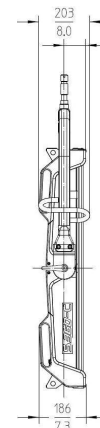

S360-C

SkyPanel は、高品質の LED ソフトライトで、業界の新しい標準を確立しています。フォーム、カラー、ビームフィールド、出力に重点を置いた設計により、ARRI は 10 年以上にわたる LED 技術研究開発で成果をあげています。

SkyPanel には、S30、S60、S120、S360 の 4 サイズがあります。

S60 はミドルレンジモデルで、645 × 300mm の光源域を備え、多数のアプリケーションに対応しています。

S120 は S60 の 2 倍の長さですが、重さはほぼ変わりません。その大きな光源は、柔らかい光を作り出します。

S30 はより小型なバージョンです。S60 の長さの半分であり、ロケーションに最適です。

S360 は、S60 の 4 倍の出力と約 6 倍の光源を備えた、最大かつ最高の SkyPanel であり、柔らかい光で広い領域を照らすのに最適です。

ARRI の L シリーズ (LED フレネル) の特徴を取り入れた SkyPanel は、市場で最も汎用性の高いソフトライトの 1 つです。L シリーズと同様に、SkyPanel 'C' (Color) バージョンでは、カラー調整が可能です。色温度は 2,800 K ~ 10,000 K の間で調整可能で、全範囲で優れた演出をします。また、HEU 機能により、ノブを回すだけで色相が調整でき、CCT コントロールに加えて、鮮やかなカラー選択と彩度の調整も可能です。

SkyPanel は、柔らかく均一なビームフィールドで、莫大な量の光を出力します。S360-C は、4kW のタングステンの柔らかい光の 2 倍の明るさ、または 12kW のタングステンのスペアライトの 3 倍の明るさです。同時に、低い調光レベルでも美しく動作することができ、この照明と色の範囲は、これまでにないほどの制御を提供します。1 ワットあたり 80 ルーメン以上のエネルギー効率を達成する S360-C は、最も環境にやさしい LED ソフトライトの 1 つで、最も明るい LED フラットライトです。SkyPanel は、弾力性のある素材で構成され、手作業で組み立てられています。その他の機能には、ネットワーク接続用の LAN ポート、ファームウェアアップデート用の USB-A ポートなどがあります。

Technical Specifications

Lamphead	
Optical System	Swappable Soft Diffusion Panels
Light Aperture	1280 x 870 mm / 50.4 x 34.4"
Beam Angle	105° (Half Peak Angle)
Weight	Manual Version: 41 kg / 90.4 lbs
Handling	Carbon Fiber Yoke, Dual High-Strength Tilt Lock
Mounting	28 mm Spigot (Junior Pin)
Tilt Angle	+/- 90°
Lamphead Voltage Input	54V DC
Power Consumption	1,500 W Nominal, 1,600 W Maximum
Lamphead Power Connection	Male 4-Pin Metal Locking - 30 Amp
White Light	2,800 K to 10,000 K continuously variable correlated color temperature
Colored Light	Full RGB+W color gamut with Hue and Saturation control
Color Temperature Tolerance	+/- 100 K (nominal), +/- 1/8 Green-Magenta (nominal)
Color Rendition	CRI Average > 95 TLCI Average > 90
Green-Magenta Adjustment	continuously adjustable (Full Minusgreen to Full Plusgreen)
Dimming	0 to 100 % continuous
Control	On-Board Controller, 5-Pin DMX In and Through, EtherCon LAN network connectivity, USB-A, Art-Net
Wireless Control	LumenRadio CRMX (DMX & RDM)
Remote Device Management (RDM)	DMX Setup, Hour Counter and Standard RDM commands
Software Interface	Ethernet: DMX Setup, Fixture Status & Control, and Firmware Upgrade through PC or Mac USB-A: Software Upgrade via flash drive
Housing Color	Blue/Silver
Ambient Temperature Operation	-20 to +45° C (-4 to +113° F)
Protection Class / IP Rating	I / IP20
Estimated LED Lifetime (L70)	50,000 hours
Estimated Color Shift Over Lifetime (CCT)	+/- 5 %
Certifications (pending)	CE, CB, ENEC, cNRTLus, FCC, PSE

Photometric Data (preliminary)

	3 m / 9.8 ft		5 m / 16.4 ft		7 m / 23.0 ft		9 m / 29.5 ft		12 m / 39.4 ft)	
S360-C	3,200 K	5,600 K	3,200 K	5,600 K	3,200 K	5,600 K	3,200 K	5,600 K	3,200 K	5,600 K
S360-C with Standard Diffusion	5,156 lx 479 fc	4,833 lx 449 fc	1,856 lx 172 fc	1,740 lx 162 fc	947 lx 88 fc	888 lx 82 fc	573 lx 53 fc	537 lx 50 fc	322 lx 30 fc	302 lx 28 fc
S360-C with Lite Diffusion	5,333 lx 495 fc	5,000 lx 465 fc	1,920 lx 178 fc	1,800 lx 167 fc	980 lx 91 fc	918 lx 85 fc	593 lx 55 fc	556 lx 52 fc	333 lx 31 fc	313 lx 29 fc
S360-C with Heavy Diffusion	4,256 lx 395 fc	4,000 lx 372 fc	1,532 lx 142 fc	1,440 lx 134 fc	782 lx 73 fc	735 lx 68 fc	437 lx 44 fc	444 lx 41 fc	266 lx 25 fc	250 lx 23 fc
S360-C with Intensifier	7,767 lx 722 fc	7,267 lx 675 fc	2,796 lx 260 fc	2,616 lx 243 fc	1,427 lx 133 fc	1,335 lx 124 fc	863 lx 80 fc	807 lx 75 fc	485 lx 45 fc	454 lx 42 fc