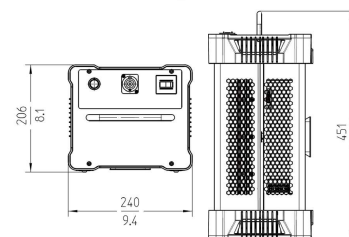

S360-C

SkyPanel は、高品質の LED ソフトライトで、業界の新しい標準を確立しています。フォーム、カラー、ビームフィールド、出力に重点を置いた設計により、ARRI は 10 年以上にわたる LED 技術研究開発で成果をあげています。

SkyPanel には、S30、S60、S120、S360 の 4 サイズがあります。

S60 はミドルレンジモデルで、645 × 300mm の光源域を備え、多数のアプリケーションに対応しています。

S120 は S60 の 2 倍の長さですが、重さはほぼ変わりません。その大きな光源は、柔らかい光を作り出します。

S30 はより小型なバージョンです。S60 の長さの半分であり、ロケーションに最適です。

S360 は、S60 の 4 倍の出力と約 6 倍の光源を備えた、最大かつ最高の SkyPanel であり、柔らかい光で広い領域を照らすのに最適です。

ARRI の L シリーズ (LED フレネル) の特徴を取り入れた SkyPanel は、市場で最も汎用性の高いソフトライトの 1 つです。L シリーズと同様に、SkyPanel 'C' (Color) バージョンでは、カラー調整が可能です。色温度は 2,800 K ~ 10,000 K の間で調整可能で、全範囲で優れた演出をします。また、HEU 機能により、ノブを回すだけで色相が調整でき、CCT コントロールに加えて、鮮やかなカラー選択と彩度の調整も可能です。

SkyPanel は、柔らかく均一なビームフィールドで、莫大な量の光を出力します。S360-C は、4kW のタングステンの柔らかい光の 2 倍の明るさ、または 12kW のタングステンのスペアライトの 3 倍の明るさです。同時に、低い調光レベルでも美しく動作することができ、この照明と色の範囲は、これまでにないほどの制御を提供します。1 ワットあたり 80 ルーメン以上のエネルギー効率を達成する S360-C は、最も環境にやさしい LED ソフトライトの 1 つで、最も明るい LED フラットライトです。SkyPanel は、弾力性のある素材で構成され、手作業で組み立てられています。その他の機能には、ネットワーク接続用の LAN ポート、ファームウェアアップデート用の USB-A ポートなどがあります。

Technical Specifications

Lamphead	
Optical System	Swappable Soft Diffusion Panels
Light Aperture	1280 x 870 mm / 50.4 x 34.4"
Beam Angle	105° (Half Peak Angle)
Weight	Manual Version: 41 kg / 90.4 lbs
Handling	Carbon Fiber Yoke, Dual High-Strength Tilt Lock
Mounting	28 mm Spigot (Junior Pin)
Tilt Angle	+/- 90°
Lamphead Voltage Input	54V DC
Power Consumption	1,500 W Nominal, 1,600 W Maximum
Lamphead Power Connection	Male 4-Pin Metal Locking - 30 Amp
White Light	2,800 K to 10,000 K continuously variable correlated color temperature
Colored Light	Full RGB+W color gamut with Hue and Saturation control
Color Temperature Tolerance	+/- 100 K (nominal), +/- 1/8 Green-Magenta (nominal)
Color Rendition	CRI Average > 95 TLCI Average > 90
Green-Magenta Adjustment	continuously adjustable (Full Minusgreen to Full Plusgreen)
Dimming	0 to 100 % continuous
Control	On-Board Controller, 5-Pin DMX In and Through, EtherCon LAN network connectivity, USB-A, Art-Net
Wireless Control	LumenRadio CRMX (DMX & RDM)
Remote Device Management (RDM)	DMX Setup, Hour Counter and Standard RDM commands
Software Interface	Ethernet: DMX Setup, Fixture Status & Control, and Firmware Upgrade through PC or Mac USB-A: Software Upgrade via flash drive
Housing Color	Blue/Silver
Ambient Temperature Operation	-20 to +45° C (-4 to +113° F)
Protection Class / IP Rating	I / IP20
Estimated LED Lifetime (L70)	50,000 hours
Estimated Color Shift Over Lifetime (CCT)	+/- 5 %
Certifications (pending)	CE, CB, ENEC, cNRTLus, FCC, PSE

Photometric Data (preliminary)

	3 m / 9.8 ft		5 m / 16.4 ft		7 m / 23.0 ft		9 m / 29.5 ft		12 m / 39.4 ft)	
S360-C	3,200 K	5,600 K	3,200 K	5,600 K	3,200 K	5,600 K	3,200 K	5,600 K	3,200 K	5,600 K
S360-C with Standard Diffusion	5,156 lx 479 fc	4,833 lx 449 fc	1,856 lx 172 fc	1,740 lx 162 fc	947 lx 88 fc	888 lx 82 fc	573 lx 53 fc	537 lx 50 fc	322 lx 30 fc	302 lx 28 fc
S360-C with Lite Diffusion	5,333 lx 495 fc	5,000 lx 465 fc	1,920 lx 178 fc	1,800 lx 167 fc	980 lx 91 fc	918 lx 85 fc	593 lx 55 fc	556 lx 52 fc	333 lx 31 fc	313 lx 29 fc
S360-C with Heavy Diffusion	4,256 lx 395 fc	4,000 lx 372 fc	1,532 lx 142 fc	1,440 lx 134 fc	782 lx 73 fc	735 lx 68 fc	437 lx 44 fc	444 lx 41 fc	266 lx 25 fc	250 lx 23 fc
S360-C with Intensifier	7,767 lx 722 fc	7,267 lx 675 fc	2,796 lx 260 fc	2,616 lx 243 fc	1,427 lx 133 fc	1,335 lx 124 fc	863 lx 80 fc	807 lx 75 fc	485 lx 45 fc	454 lx 42 fc